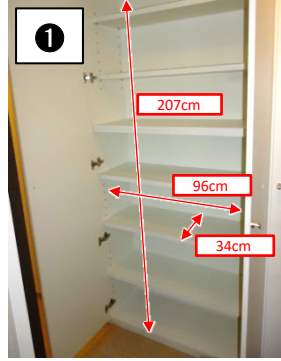

Inner dimension diagram

InstructorHousing(for singles)

Attention

- ① There is a room that flips left and right.
- ② The dimensions are for reference only. There may be some errors depending on the room.

Ceiling height: About 200cm

Ceiling height: About 220cm

Ceiling height: About 215cm

Ceiling height: About 215cm

Ceiling height: About 200cm

Ceiling height: About 220cm

Ceiling height: About 215cm

Ceiling height: About 240cm

Ceiling height: About 240cm