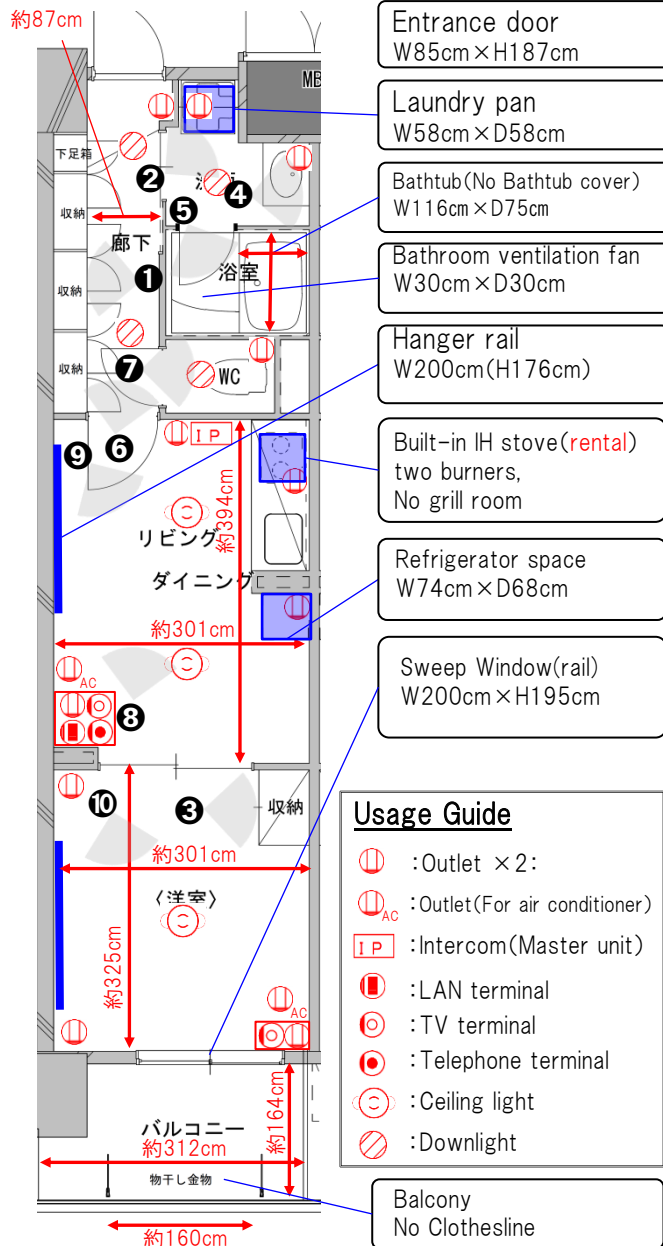

Inner dimension diagram

InstructorHousing(for singles)

Attention

- ① There is a room that flips left and right.
- ② The dimensions are for reference only. There may be some errors depending on the room.

Ceiling height: About 200cm

Ceiling height: About 220cm

Ceiling height: About 215cm

Ceiling height: About 215cm

Ceiling height: About 200cm

Ceiling height: About 220cm

Ceiling height: About 215cm

Ceiling height: About 240cm

Ceiling height: About 240cm