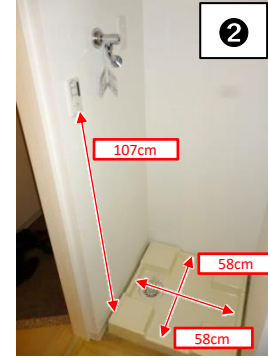

Inner dimension diagram

InstructorHousing(for singles)

Attention

- ① There is a room that flips left and right.
- ② The dimensions are for reference only. There may be some errors depending on the room.

Ceiling height: About 200cm

Ceiling height: About 220cm

Ceiling height: About 215cm

Ceiling height: About 215cm

Ceiling height: About 200cm

Ceiling height: About 220cm

Ceiling height: About 215cm

Ceiling height: About 240cm

Ceiling height: About 240cm