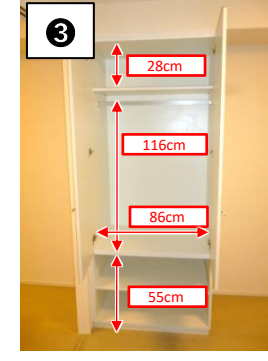

Inner dimension diagram

InstructorHousing(for singles)

Attention

- ① There is a room that flips left and right.
- ② The dimensions are for reference only. There may be some errors depending on the room.

Ceiling height: About 200cm

Ceiling height: About 220cm

Ceiling height: About 215cm

Ceiling height: About 215cm

Ceiling height: About 200cm

Ceiling height: About 220cm

Ceiling height: About 215cm

Ceiling height: About 240cm

Ceiling height: About 240cm