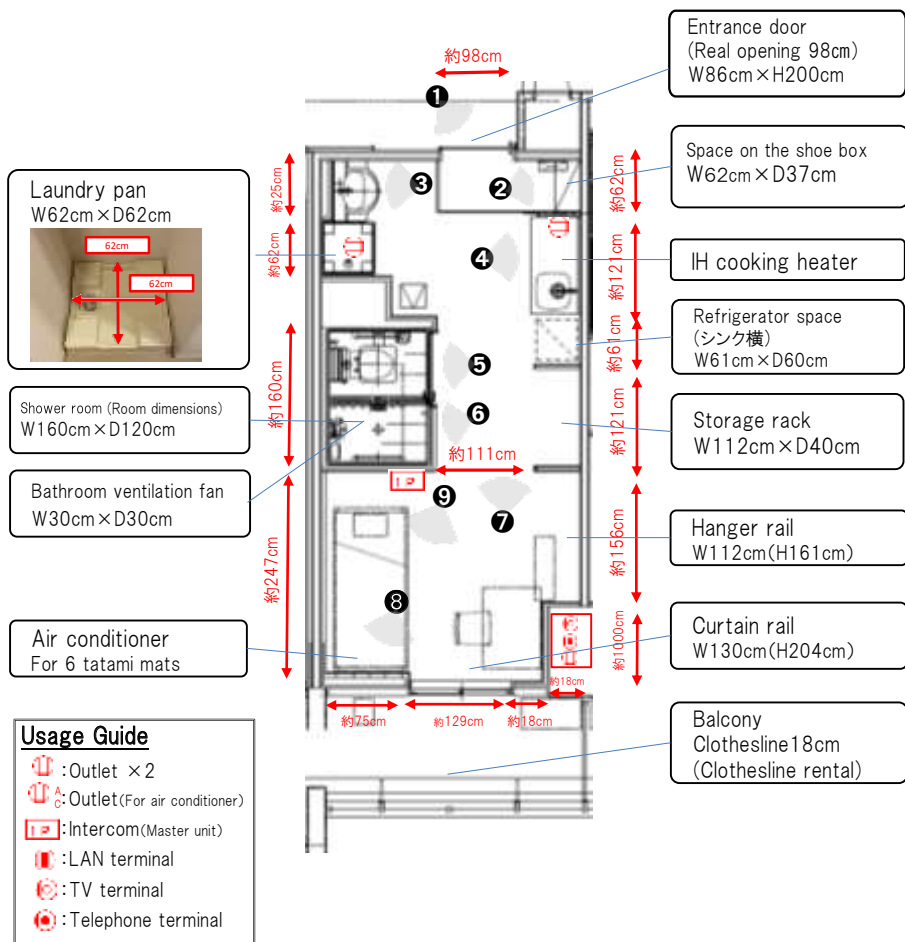

Inner dimension diagram

Entrance

Shoe rack

Wash basin

Ceiling height: About: 約230cm

Cooking stove

Toilet

Ceiling height: About: 約200cm

Shower room

Ceiling height: About: 約200cm

Corridor

Air conditioner

Room

Ceiling height: About: 約230cm

※Internet environment is maintained in the school dormitory. (All residents need a contract)
 ※The provider will be "My Agent". Please refer to HP for details. (https://cs-contact.jp/myagent_ne_jp)
 ※If you are currently contracted with another provider and want to continue using the same email address after moving,
 Check with your current provider to see if you can continue to use your email address.
 (Some providers cannot continue to use it, so be sure to check in advance.)