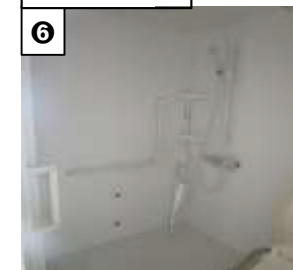

Inner dimension diagram

Entrance

Shoe rack

Wash basin

Ceiling height: About: 約230cm

Cooking stove

Toilet

Ceiling height: About: 約200cm

Shower room

Ceiling height: About: 約200cm

Corridor

Air conditioner

Room

Ceiling height: About: 約230cm

※Internet environment is maintained in the school dormitory. (All residents need a contract)
 ※The provider will be "My Agent". Please refer to HP for details. (https://cs-contact.jp/myagent_ne_jp)
 ※If you are currently contracted with another provider and want to continue using the same email address after moving,
 Check with your current provider to see if you can continue to use your email address.
 (Some providers cannot continue to use it, so be sure to check in advance.)